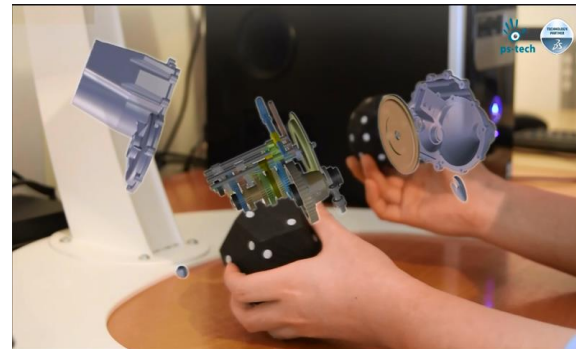

PS-TECH

“Creating lifelike experiences”

- **Products: Turn-key immersive solutions**

- **PSS™/C-Station™** : Integrated 3D workstations for design, review, presentation and collaboration
- **PST™**: Complete plug and play optical motion tracking products and solutions for 3D interaction and measurement

- **Benefits**

- Integrated with 3DVIA Composer
- A new dimension to product communication
- Two handed interaction with lifelike experience
- Communication in 3D
- Remote collaboration

(Click on the image to launch the video)