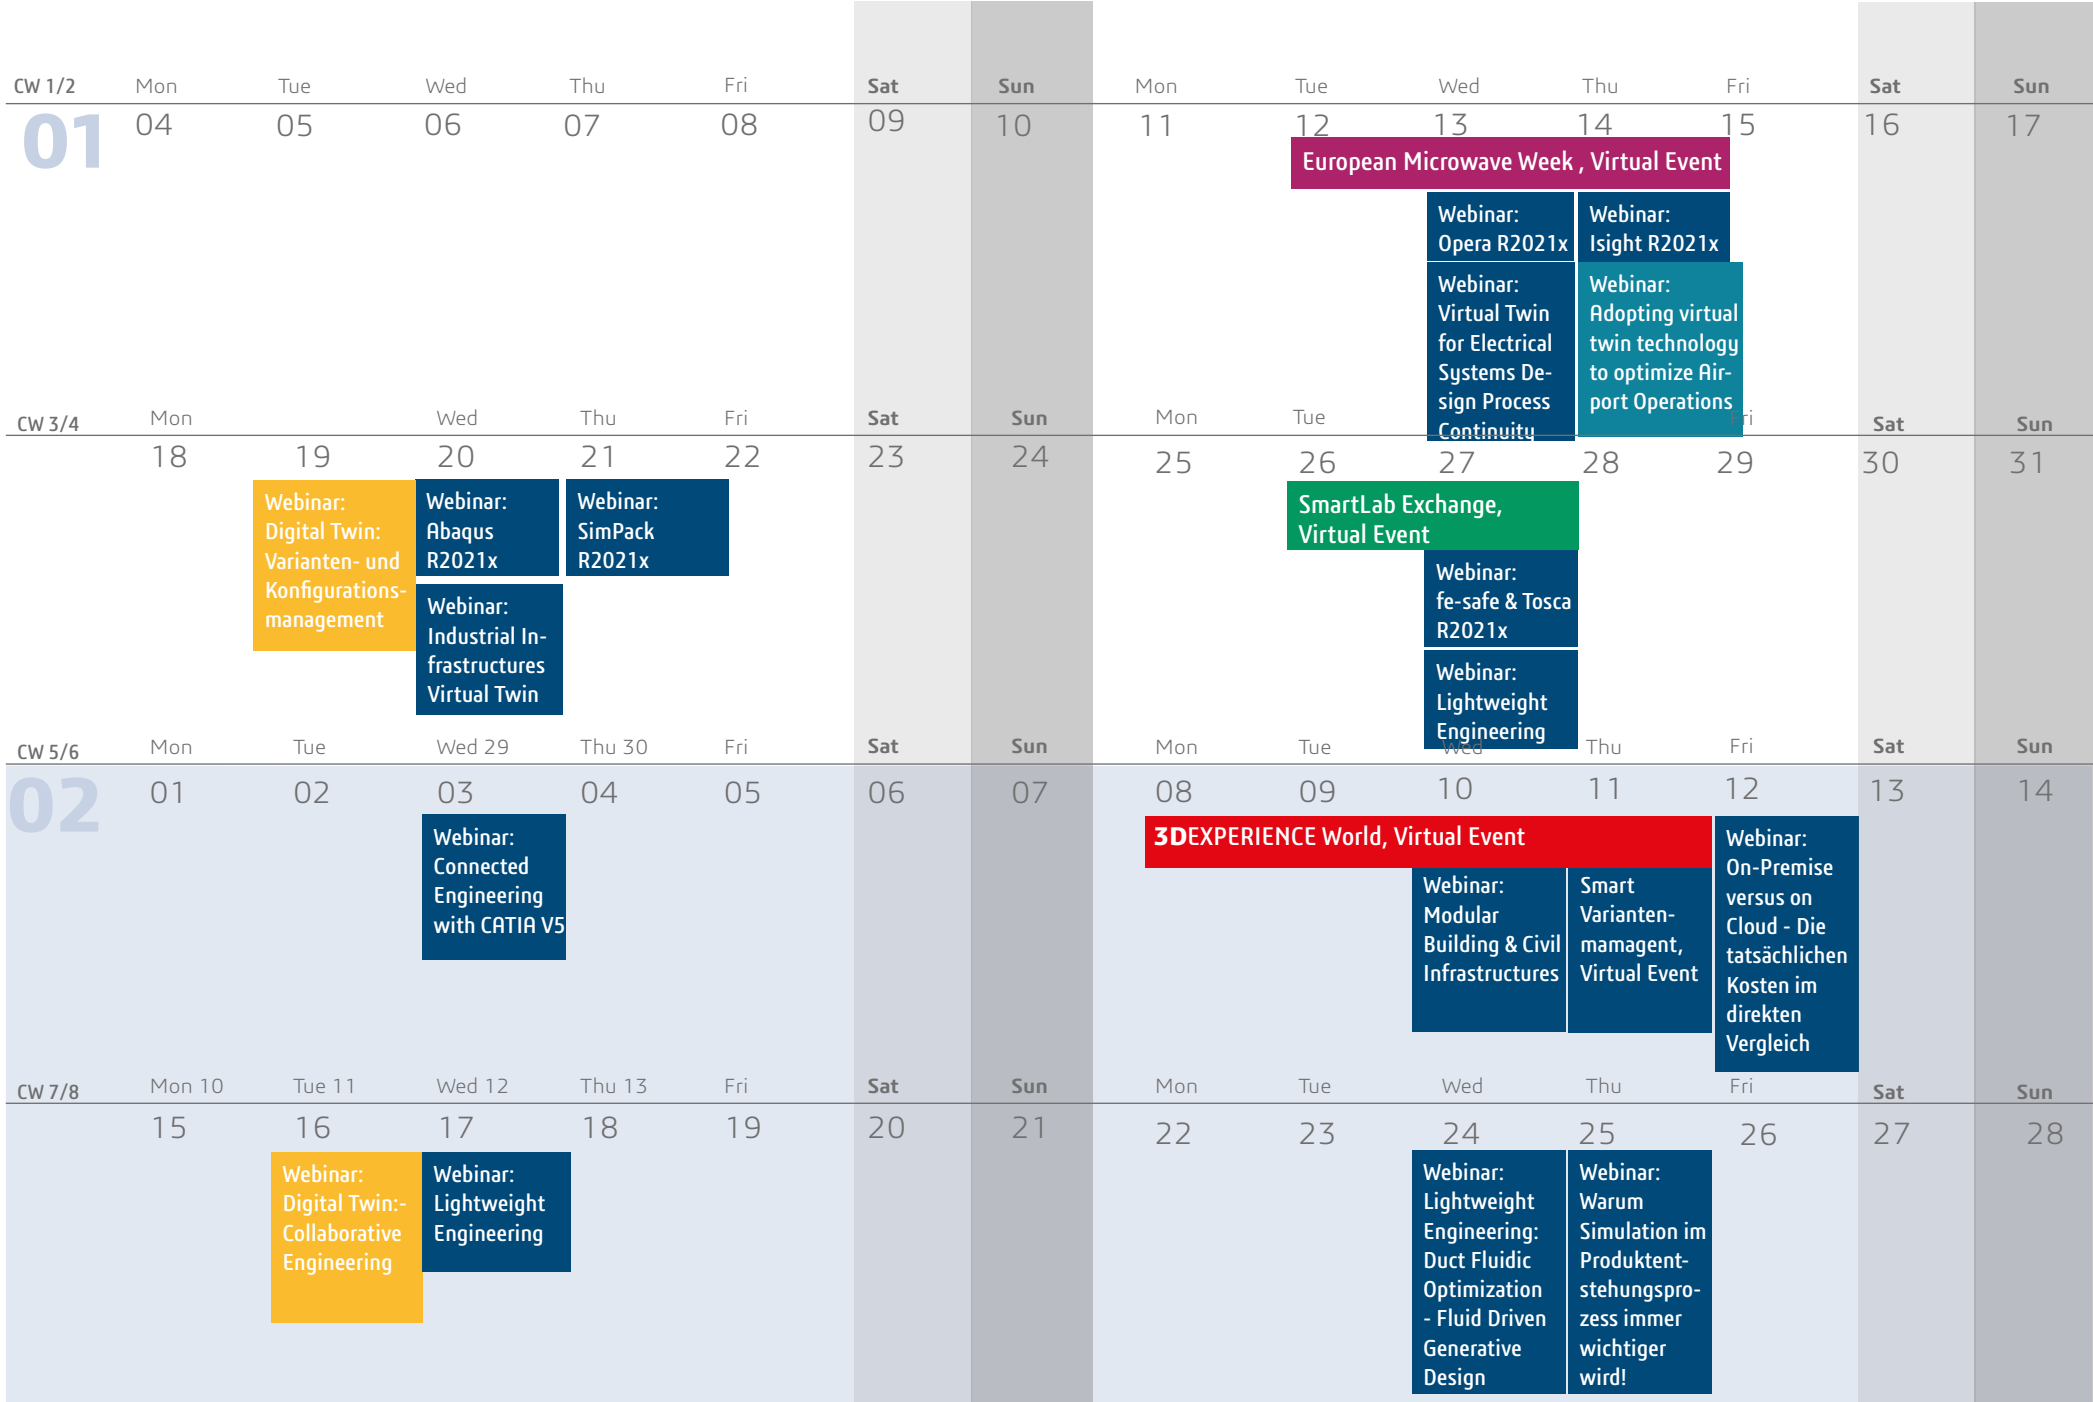

Event Map 2021

- Cross-Industries
- Transportation & Mobility (T&M)
- Aerospace & Defense (A&D)
- Industrial Equipment (IE)
- Life Sciences (LS)
- High-Tech (HT)
- Consumer Packaged Goods & Retail (CPGR)
- Construction, Cities & Territories (CCT)
- Home & Lifestyle (HL)
- 3DEXPERIENCE Connect (3DXC)
- SOLIDWORKS (SWX)